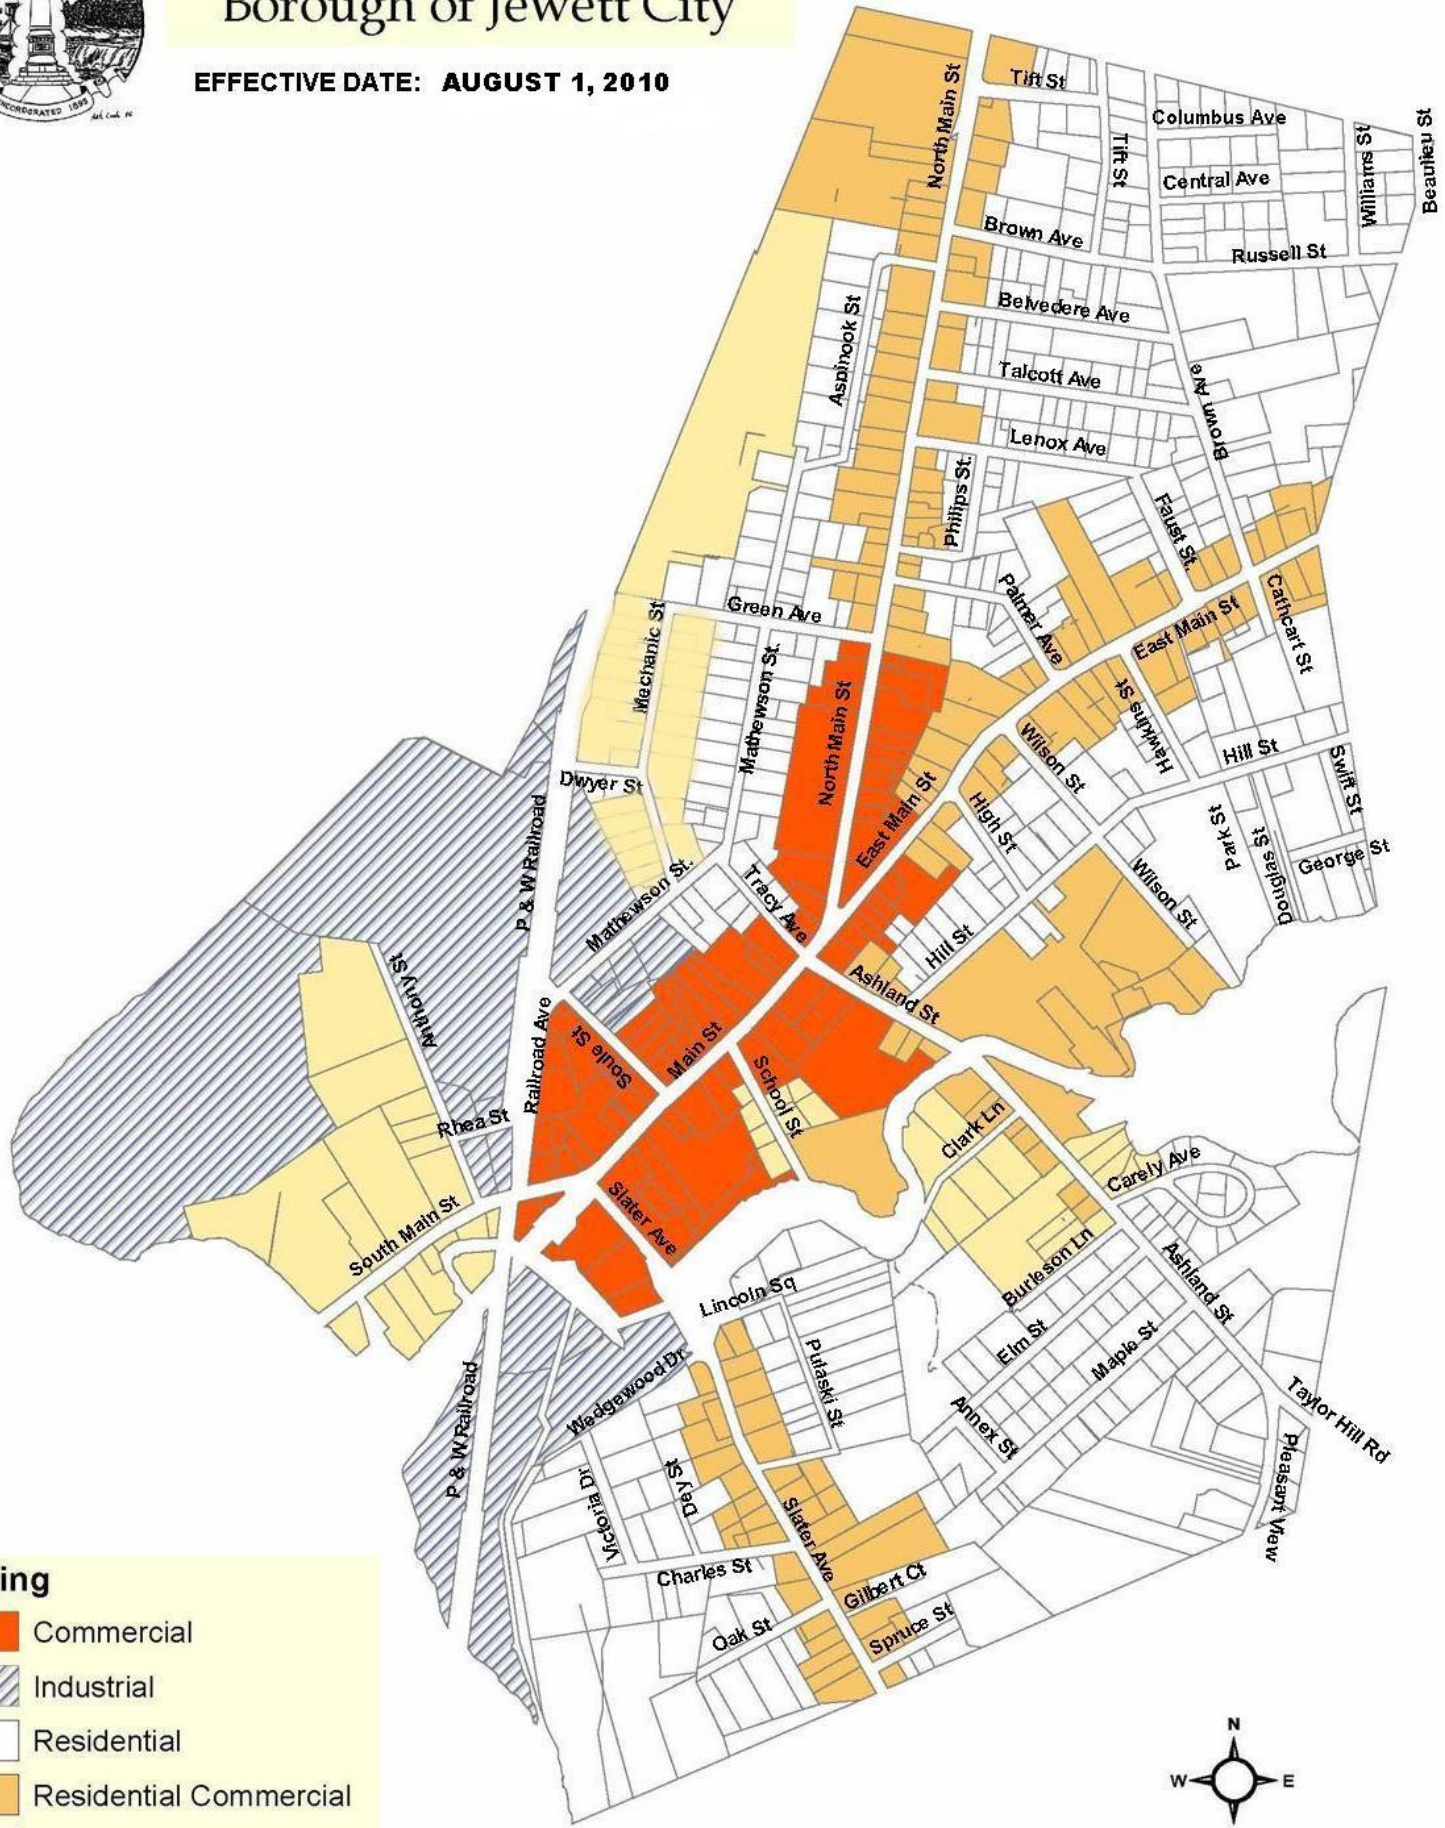

# Official Zoning Map of the Borough of Jewett City

EFFECTIVE DATE: **AUGUST 1, 2010**

**Zoning**

- Commercial
- Industrial
- Residential
- Residential Commercial
- Residential Multi-Family