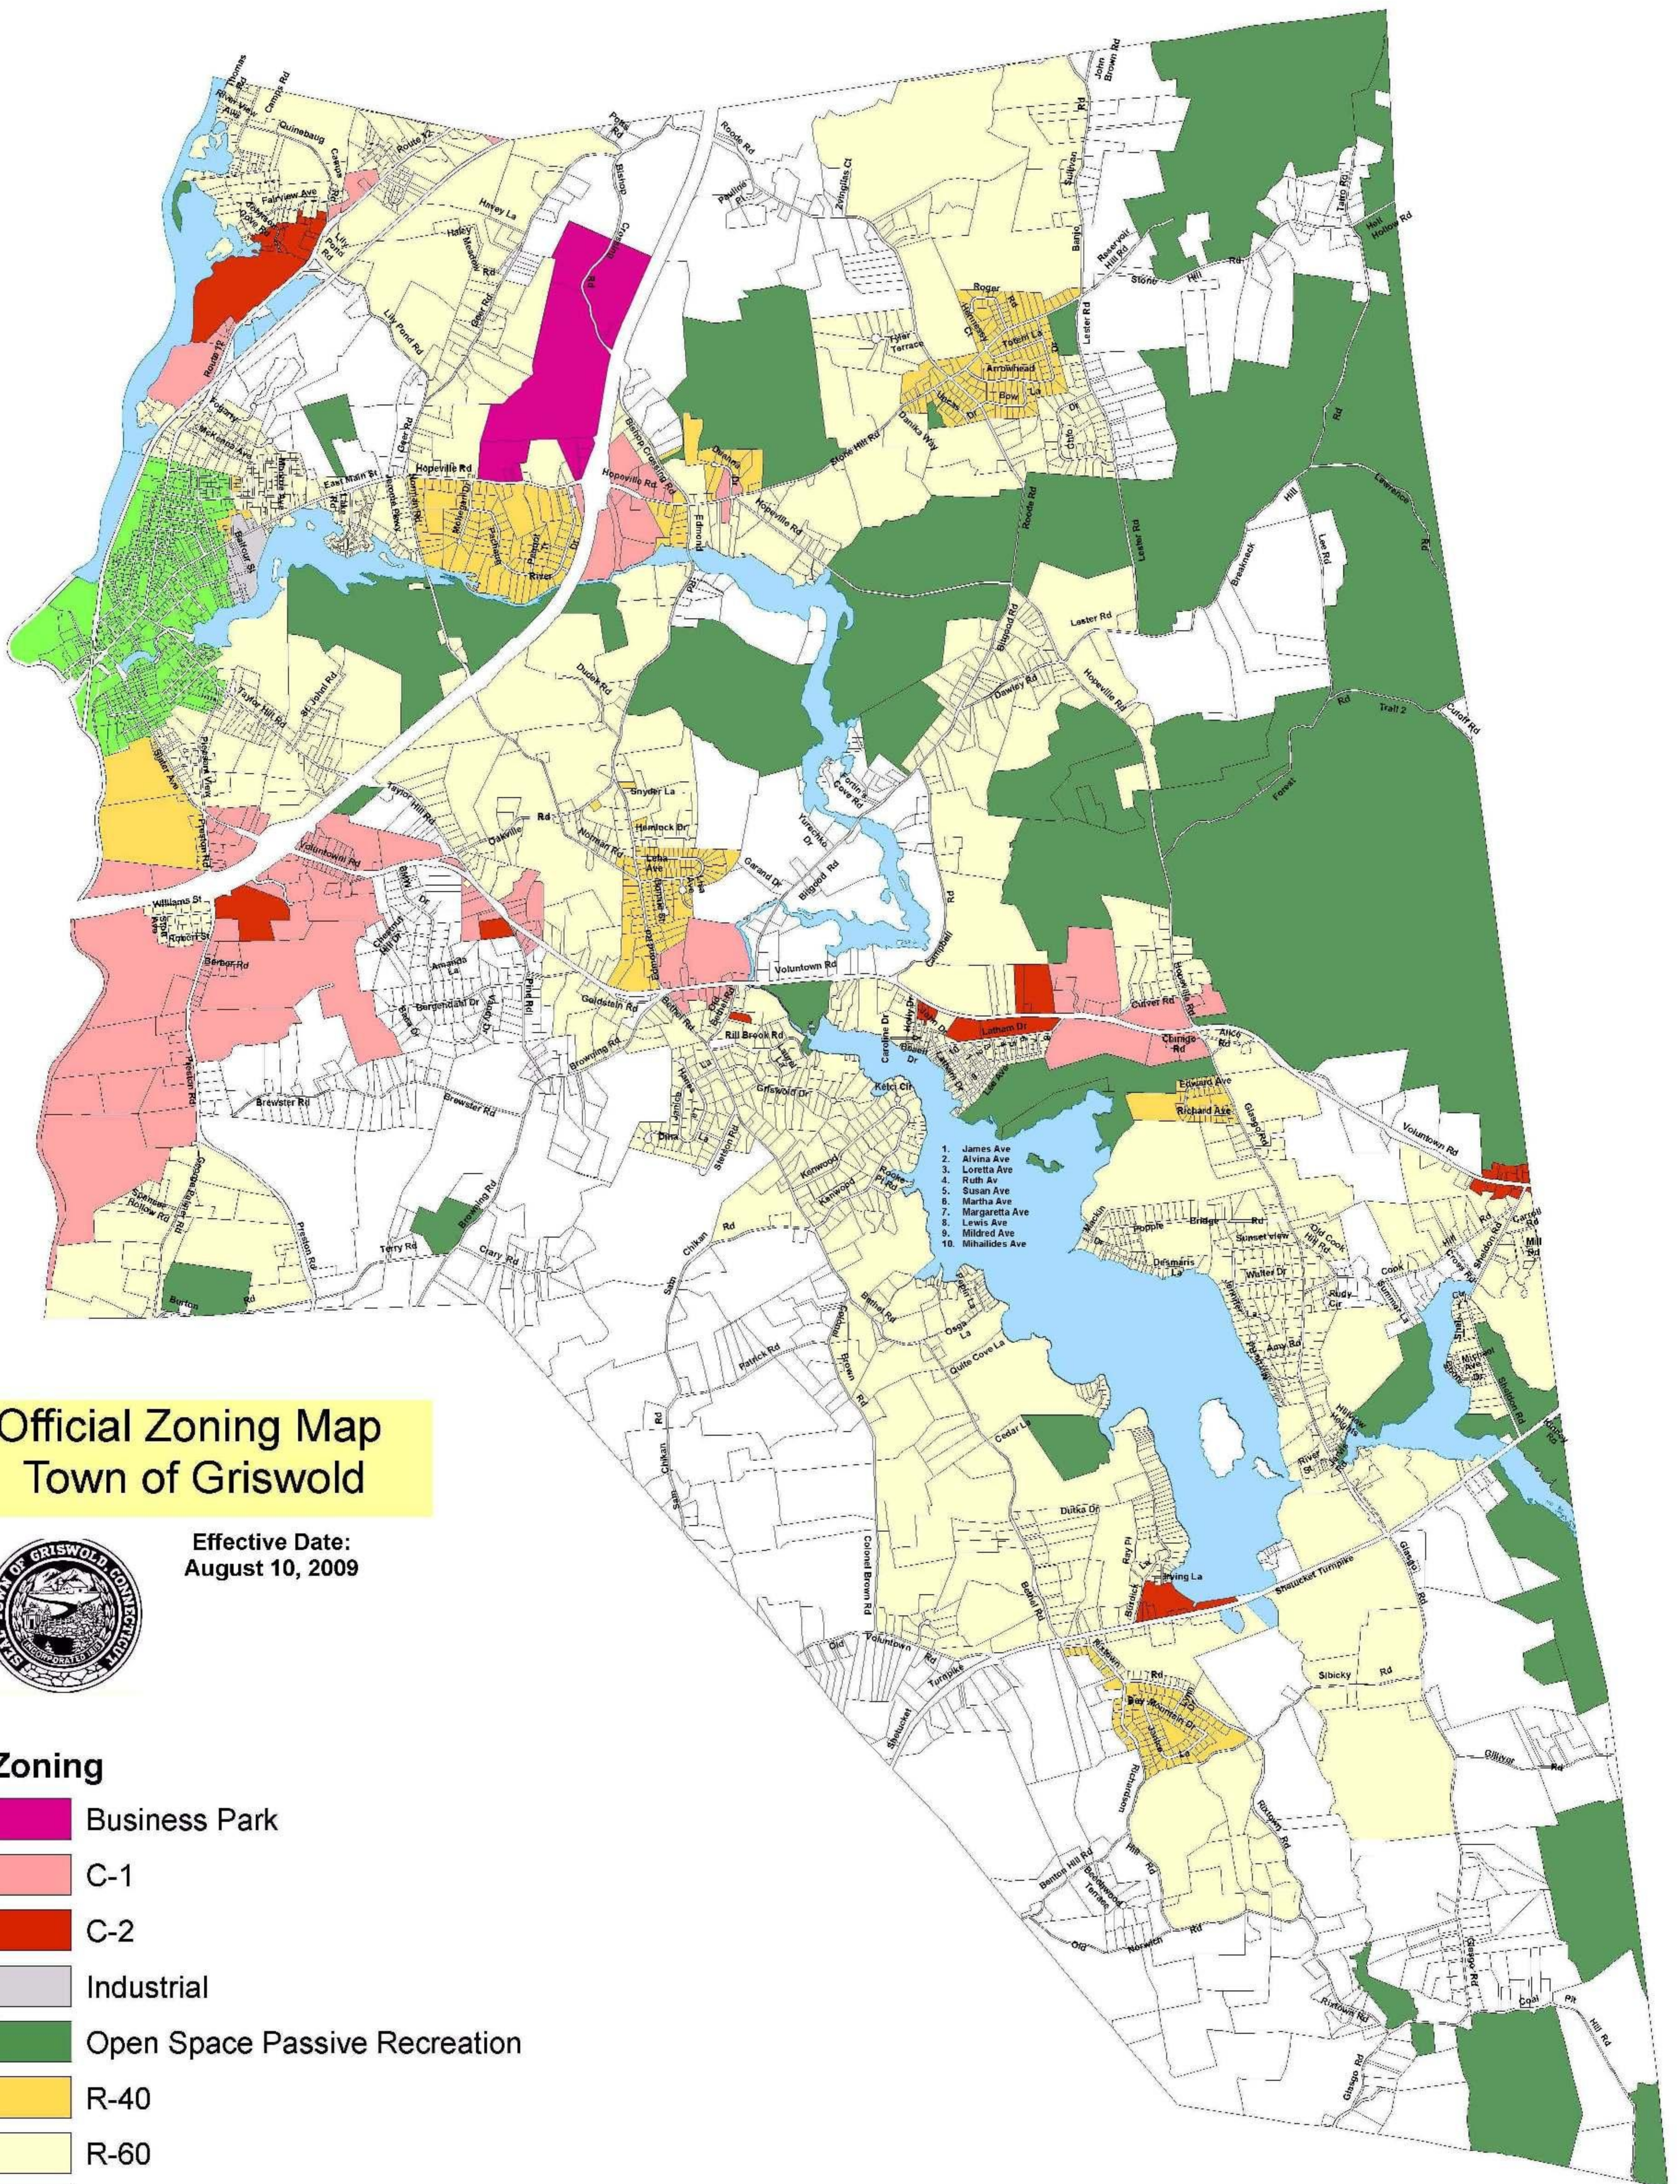

Zoning District by Tax Parcel

Official Zoning Map Town of Griswold

Effective Date:
August 10, 2009

Zoning

- Business Park
- C-1
- C-2
- Industrial
- Open Space Passive Recreation
- R-40
- R-60
- R-80
- Borough of Jewett City